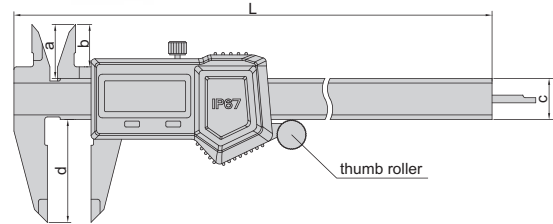

WATERPROOF DIGITAL CALIPER

NO DATA
OUTPUT

IP67
WATERPROOF

IT IS NECESSARY TO SET
ZERO AFTER POWER ON EACH TIME

1118-150BW

- IP67 dust/waterproof
- Resolution: 0.01mm/0.0005"
- Button function: zero, on/off, mm/inch, ABS/REL, hold
- Battery CR2032
- Meet DIN862
- Made of stainless steel

(mm)

Code	Range	Accuracy	Thumb roller	L	a	b	c	d
1118-150BW *	0-150mm/0-6"	±0.03mm	without	236	21	16	16	40
1118-200BW *	0-200mm/0-8"	±0.03mm	without	286	24	19	16	50
1118-300BW *	0-300mm/0-12"	±0.03mm	without	400	25	20.5	17	60
1118-150B *	0-150mm/0-6"	±0.03mm	with	236	21	16	16	40
1118-200B *	0-200mm/0-8"	±0.03mm	with	286	24	19	16	50
1118-300B *	0-300mm/0-12"	±0.03mm	with	400	25	20.5	17	60