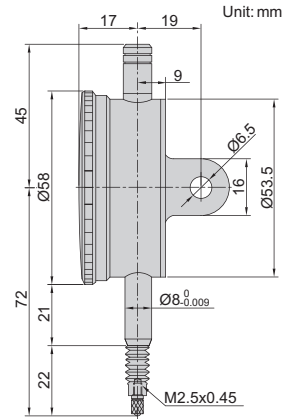

WATERPROOF DIAL INDICATOR

IP54
WATERPROOF

JEWELLED
BEARING

2324-10F

- IP54 dust/waterproof
- Jeweled bearing

Code	Range	Graduation	Accuracy	Hysteresis	Range/rev	Dial reading	Remark
2324-10F*	10mm	0.01mm	17µm	3µm	1mm	0-100	flat back
2324-10*	10mm	0.01mm	17µm	3µm	1mm	0-100	lug back