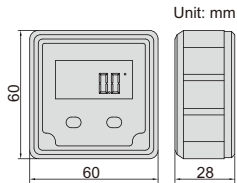

BACKLIGHT**ABSOLUTE
LEVEL****MAGNETIC
BOTTOM****DISPLAY FLIPS OVER WHEN
THE BOTTOM FACES UP**

DIGITAL LEVEL AND PROTRACTOR

- Aluminum frame
- Magnetic bottom
- The display flips over when the bottom faces up
- The backlight is on automatically when in use, and automatically off in 15 minutes after use
- The sea level is permanently set inside the chip, zero setting is not needed when battery is replaced
- Buttons: ON/OFF, ZERO, absolute and incremental measurement
- One AAA battery
- Automatic power off in 5 minutes

2170-1

Code	Range	Resolution	Accuracy
2170-1	4x90°	0.1° (=1.745mm/m)	at 0° and 90°: ±0.1°; others: ±0.2°