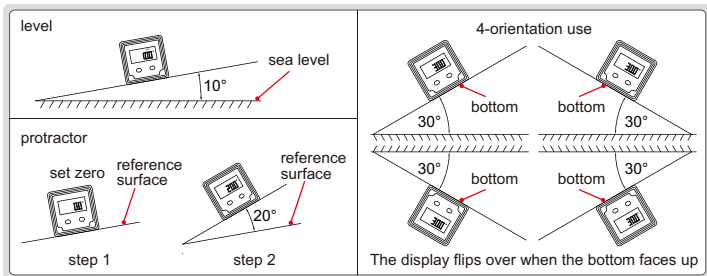

BACKLIGHT**ABSOLUTE
LEVEL****MAGNETIC
BOTTOM****DISPLAY FLIPS OVER WHEN
THE BOTTOM FACES UP**

DIGITAL LEVEL AND PROTRACTOR

- Aluminum frame
- Magnetic bottom
- The display flips over when the bottom faces up
- The backlight is on automatically when in use, and automatically off in 15 minutes after use
- The sea level is permanently set inside the chip, zero setting is not needed when battery is replaced
- Buttons: ON/OFF, ZERO, absolute and incremental measurement
- One AAA battery
- Automatic power off in 5 minutes

2170-1

Code	Range	Resolution	Accuracy
2170-1	4x90°	0.1° (=1.745mm/m)	at 0° and 90°: ±0.1°; others: ±0.2°