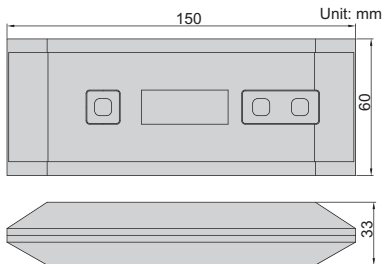

DIGITAL LEVEL AND PROTRACTOR

2173-360

- Aluminum frame
- Magnetic bottom with V-groove for shafts
- Zero setting can be made on any plain surfaces
- Buttons: ON/OFF, ZERO, HOLD (keep the reading)
- CR2032 battery
- Automatic power off

| Code | Range | Resolution | Accuracy |
|----------|----------------|---------------------|----------------------------------|
| 2173-360 | 0-360° (90°x4) | 0.1° (= 1.745 mm/m) | 0° and 90°: ±0.1°; others: ±0.2° |